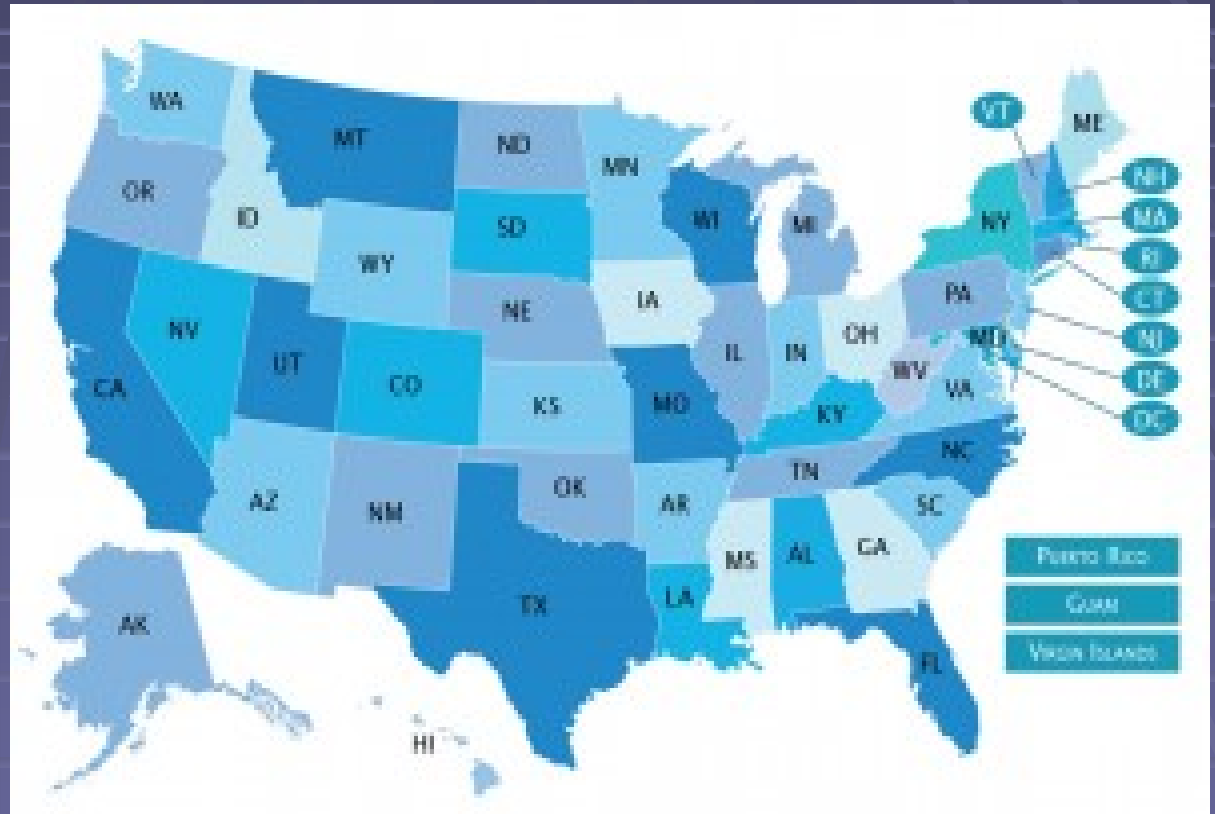

Viking Rigging & Logistics, Inc.

NATIONWIDE OFFICES

Chicago, IL
Columbus, OH
Oklahoma City, OK
Atlanta, GA
Sheboygan, WI
Dallas, TX
Brownsville, TX
West Palm Beach, FL
Providence, RI
Wall, NJ
Los Angeles, CA
Gulfport, MS