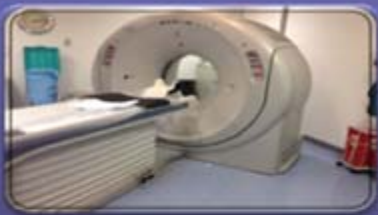

Our PORTFOLIO